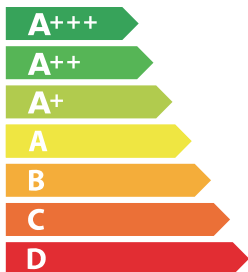

ENERGY

Amica

AEC60SS

43
kWh/annum

ABC**C**DEFG

ABC**B**CDEFG

ABC**D**EFG

64dB