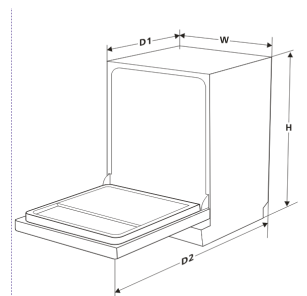

Height (H)	845mm
Width (W)	448mm
Depth (D1)	600mm (with the door closed)
Depth (D2)	1175mm (with the door opened 90°)