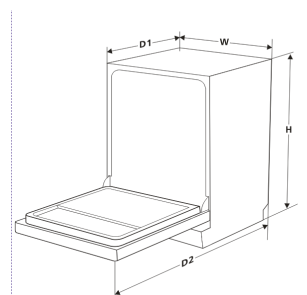

Programmes

- Number of programmes: 6
- Intensive
- Normal
- ECO
- 90MIN
- Soak
- Glass

Technical specification

- Rated electrical power: 1.93kW
- Power supply: 13A
- UK plug

Energy

- Eco programme water consumption: 9.0
- Eco programme energy consumption per 100 cycles: 70
- 3:55
- Noise level: 49
- Noise level class: C
- Energy rating: E
- Energy consumption per cycle: 0.69kW.h
- Energy consumption per annum: 197
- Water consumption per cycle: 9L
- 2520

Height (H)	845mm
Width (W)	448mm
Depth (D1)	600mm (with the door closed)
Depth (D2)	1175mm (with the door opened 90°)